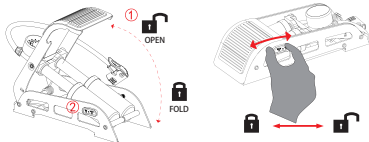

Audew

HOW TO FOLD:

1. Put it ① down until it is completely folded and switch ② to "LOCK".
2. Switch ② to "UNLOCK" and unfold it.

ATTENTION:

1. It is normal that the product might be hot after continuous use.
2. It should be used within 0.8MPa.
3. Oiling to pump after a long time use.
4. Keep it from children because there are some small accessory contain.